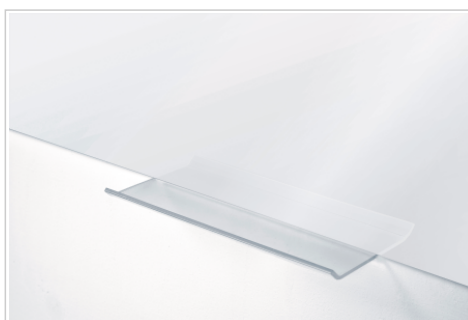

Glassboard

60x80cm white

- This white glassboard in size 60x80 cm combines the functionalities of the best professional and magnetic whiteboard with a unique modern and durable glass design
- Suitable for highly intensive use in the office, at school or at home
- Exclusive design due to the stylish toughened safety glass writing surface and innovative stainless steel mounting system
- The glass writing surface is suitable for glassboard or whiteboard markers
- The surface can easily be cleaned with a damp microfibre cloth without leaving any residue
- Thanks to the magnetic surface, notes and pictures can easily be attached with magnets
- The board comes with assembly material, two superstrong glassboard magnets and one Legamaster chalk marker

Ref.: **7-104543**

EAN: **8713797078832**

- Highly sustainable glass writing surface of toughened safety glass
- The specially coated surface enables perfect and smooth writing results
- The surface can easily be cleaned with a damp microfibre cloth without leaving any residue
- Easily mountable stylish stainless steel assembly material included
- Both horizontal and vertical placement possible
- 25 year guarantee on the perfect writability and wipeability of the board surface when using Legamaster accessories

Recommended accessories

- Magic-Chart notes Ref.:7-159599
- Magic-Chart notes Ref.:7-159499
- Glassboard starter set Ref.:7-125200
- Glassboard marker tray Ref.:7-126800

Specifications

Surface (material/colour)	Safety glass / White
Magnetic	yes
Article dimensions	800 x 600 x 4 (mm)
Mounting type	Wall (concealed)
Included accessories	Marker, Mounting materials
Product warranty	2 years
Surface warranty	25 years