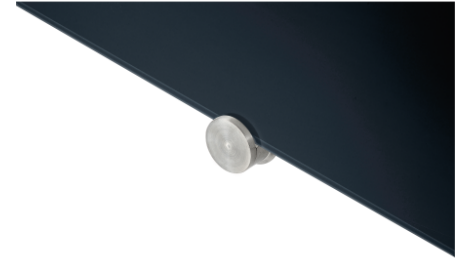

- Decorative glassboard with a sustainable glass surface of toughened safety glass for highly intensive use in offices, at schools or at home
- Perfect smooth writability; for an optimal clear writing result use Legamaster chalk markers
- Magnetic surface: Easy to attach notes, sketches and photos
- Easy-to-clean: Smooth hygienic glass surface
- 25 year guarantee on the perfect writability and wipeability of the board surface when used in combination with Legamaster accessories

Glassboard

90x120cm black

- High-quality frameless glassboard for long-term, intensive use
- Suitable for writing on with chalk markers or dry erase whiteboard markers
- Tempered safe glass and magnetic glass surface (4 mm)
- Can be mounted horizontally or vertically with mounting brackets
- 2 superstrong magnets (diam. 12 mm), 1 Legamaster chalk marker, mounting set and mounting instructions included

GTIN **8713797078887**

Specifications

Package material	Carton and sealed foil
Surface (material/colour)	Safety glass / Black
Magnetic	Yes
Article dimensions	1200 x 900 x 4 mm
Mobile	No
Castors	No
Double sided	No
Weight / m2	12.00 kg
Mounting type	Wall (brackets)
Included accessories	Marker, Mounting materials, Magnets
Product warranty	2 Years
Surface warranty	25 Years