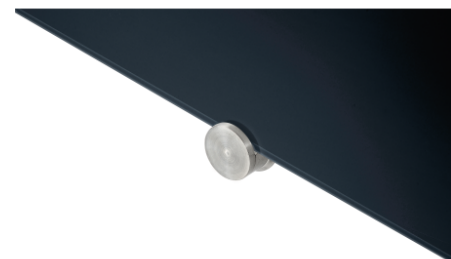

## Glassboard 100x150cm black

- High-quality frameless glassboard for long-term, intensive use
- Suitable for writing on with chalk markers or dry erase whiteboard markers
- Tempered safe glass and magnetic glass surface (4 mm)
- Can be mounted horizontally or vertically with mounting brackets
- 2 superstrong magnets (diam. 12 mm), 1 Legamaster chalk marker, mounting set and mounting instructions included

- Decorative glassboard with a sustainable glass surface of toughened safety glass for highly intensive use in offices, at schools or at home
- Perfect smooth writability; for an optimal clear writing result use Legamaster chalk markers
- Magnetic surface: Easy to attach notes, sketches and photos
- Easy-to-clean: Smooth hygienic glass surface
- 25 year guarantee on the perfect writability and wipeability of the board surface when used in combination with Legamaster accessories

## Specifications

Package material	Carton and sealed foil
Surface (material/colour)	Safety glass / Black
Magnetic	Yes
Article dimensions	1500 x 1000 x 4 mm
Mobile	No
Castors	No
Double sided	No
Weight / m2	12.00 kg
Mounting type	Wall (brackets)
Included accessories	Marker, Mounting materials, Magnets
Product warranty	2 Years
Surface warranty	25 Years