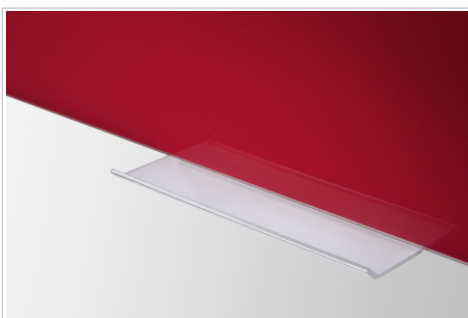

Glassboard

60x80cm red

- High-quality frameless glassboard for long-term, intensive use
- Suitable for writing on with chalk markers or dry erase whiteboard markers
- Tempered safe glass and magnetic glass surface (4mm)
- Can be mounted horizontally or vertically with concealed mounting system
- 2 superstrong magnets (diam. 12 mm), 1 Legamaster chalk marker, mounting set and mounting instructions included

- Decorative glassboard with a sustainable glass surface of toughened safety glass for highly intensive use in offices, at schools or at home
- Perfect smooth writability; for an optimal clear writing result use Legamaster chalk markers
- Magnetic surface: Easy to attach notes, sketches and photos
- Easy-to-clean: Smooth hygienic glass surface
- 25 year guarantee on the perfect writability and wipeability of the board surface when used in combination with Legamaster accessories

GTIN **8713797078917**

Specifications

Package material	Carton and sealed foil
Surface (material/colour)	Safety glass / Red
Magnetic	Yes
Article dimensions	800 x 600 x 4 mm
Mobile	No
Castors	No
Double sided	No
Weight / m2	12.00 kg
Mounting type	Wall (concealed)
Included accessories	Marker, Mounting materials, Magnets
Product warranty	2 Years
Surface warranty	25 Years