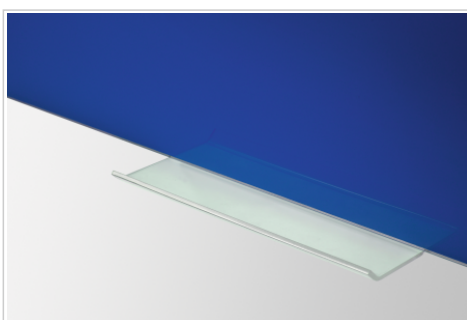

### 60x80cm blue

- High-quality frameless glassboard for long-term, intensive use
- Suitable for writing on with chalk markers or dry erase whiteboard markers
- Tempered safe glass and magnetic glass surface (4mm)
- Can be mounted horizontally or vertically with concealed mounting system
- 2 superstrong magnets (diam. 12 mm), 1 Legamaster chalk marker, mounting set and mounting instructions included

- Decorative glassboard with a sustainable glass surface of toughened safety glass for highly intensive use in offices, at schools or at home
- Perfect smooth writability; for an optimal clear writing result use Legamaster chalk markers
- Magnetic surface: Easy to attach notes, sketches and photos
- Easy-to-clean: Smooth hygienic glass surface
- 25 year guarantee on the perfect writability and wipeability of the board surface when used in combination with Legamaster accessories

## Specifications

Package material	Carton and sealed foil
Surface (material/colour)	Safety glass / Blue
Magnetic	Yes
Article dimensions	800 x 600 x 4 mm
Mobile	No
Castors	No
Double sided	No
Weight / m2	12.00 kg
Mounting type	Wall (concealed)
Included accessories	Marker, Mounting materials, Magnets
Product warranty	2 Years
Surface warranty	25 Years