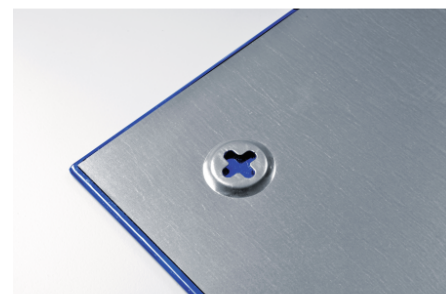

Specifications

Package material	Carton and sealed foil
Surface (material/colour)	Safety glass / Blue
Magnetic	Yes
Article dimensions	800 x 600 x 4 mm
Mobile	No
Castors	No
Double sided	No
Weight / m2	12.00 kg
Mounting type	Wall (concealed)
Included accessories	Marker, Mounting materials, Magnets
Product warranty	2 Years
Surface warranty	25 Years

Logistics

GTIN	8713797078955
Article number	7-104843
Quantity	1 pcs
Packing dimensions	850 x 35 x 650 mm
Weight (gross/net)	6.47 kg / 5.80 kg