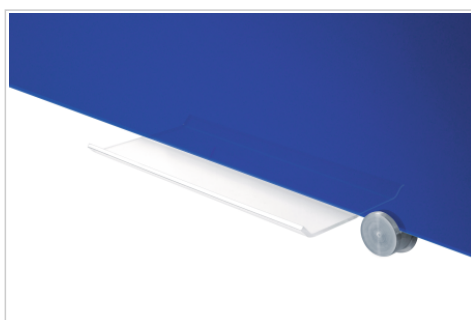

Glassboard 100x150cm blue

- High-quality frameless glassboard for long-term, intensive use
- Suitable for writing on with chalk markers or dry erase whiteboard markers
- Tempered safe glass and magnetic glass surface (4 mm)
- Can be mounted horizontally or vertically with mounting brackets
- 2 superstrong magnets (diam. 12 mm), 1 Legamaster chalk marker, mounting set and mounting instructions included

- Decorative glassboard with a sustainable glass surface of toughened safety glass for highly intensive use in offices, at schools or at home
- Perfect smooth writability; for an optimal clear writing result use Legamaster chalk markers
- Magnetic surface: Easy to attach notes, sketches and photos
- Easy-to-clean: Smooth hygienic glass surface
- 25 year guarantee on the perfect writability and wipeability of the board surface when used in combination with Legamaster accessories

GTIN **8713797078979**

Specifications

Package material	Carton and sealed foil
Surface (material/colour)	Safety glass / Blue
Magnetic	Yes
Article dimensions	1500 x 1000 x 4 mm
Mobile	No
Castors	No
Double sided	No
Weight / m2	12.00 kg
Mounting type	Wall (brackets)
Included accessories	Marker, Mounting materials, Magnets
Product warranty	2 Years
Surface warranty	25 Years