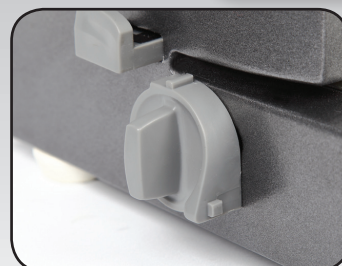

MAGNUM^{DUO}®

vivid.

2 functions in 1 system

- 2 binding styles in 1 system
- Simply switch between binding styles in a second, ie Comb to Wire
- Great value - saves on cost & space
- Laser cut technology for accurate & efficient punching

Comb & 3:1 Wire

3:1 & 2:1 Wire

Easy slide
punching switch

- Available in:
- Comb & 3:1 Wire
 - or
 - 3:1 & 2:1 Wire

2 system options available

Open ended punching for
up to A3/"Ledger" size

Integral Comb & Wire closers

MAGNUM^{DUO}

2-in-1 MANUAL BINDING SYSTEMS

Magnum Duo binders combine two different binding styles in one system, making them both space and cost saving.

KEY FEATURES

- Space saving- 1 system does 2 jobs
- Bind upto A3/"Ledger" size documents
- Laser cut technology
- Waste tray

Features

MMD-WW

- Simply switch between 3:1 & 2:1 wire punch options
- Integral wire closer
- Space saving- 1 system does 2 jobs
- Laser cut technology

Features

MMD-CW

- Simply switch between comb & 3:1 wire punch options
- Adjustable punch margin
- Integral comb & wire closers
- Open ended punching with accurate alignment