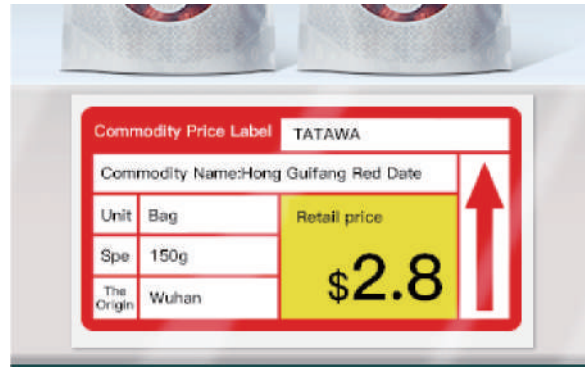

□ Supermarket