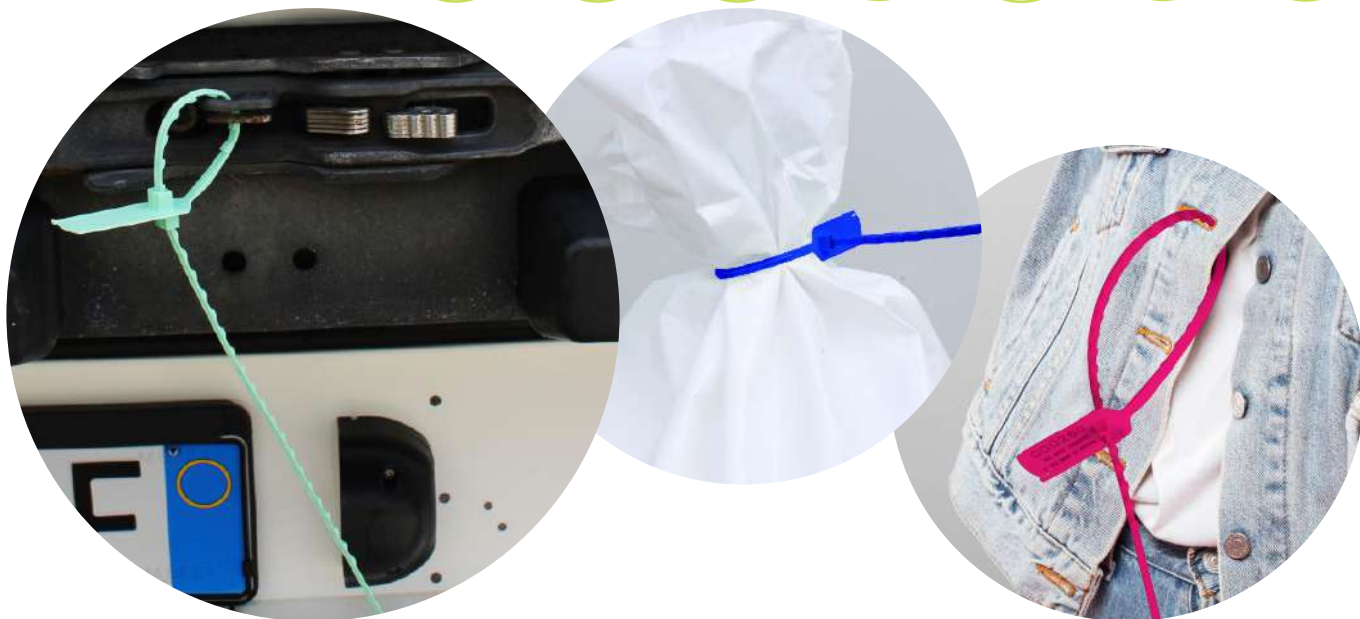

APPLICAZIONE

APPLICATION

SCHEMA TECNICA

DATA SHEET

SHORT SIZE